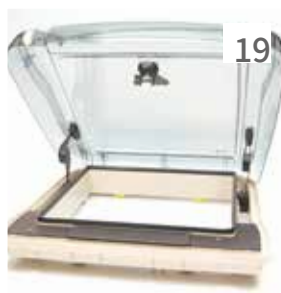

Item number	Description of spare parts	Image
REMItop Vario II (with notched positioner)		
10039198	Sealing 400x400	14
10028684	Pre assembled hood top section 400x400	19
10028685	Acrylic cover 400x400; including rubber seal and foam tape	20
10028686	Spare part set put-up hinge	21
10028687	Brackets 400x400 24-35	5
10028688	Brackets 400x400 36-45	5
10028690	Brackets 400x400 46-55	5
10028692	Pre assembled sub frame 400x400	8
10021831	Flyscreen 400x400	11
10021832	Sunscreen 400x400	10
10021845	Ball-head receiver 400x400	-
10069563	Set head piece handlebar pleated blind	22
10069581	Set bolt hinge+ lifter	23