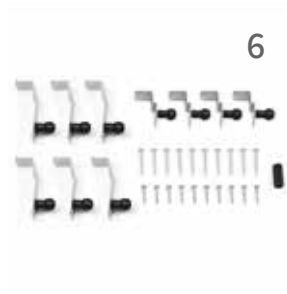

Item number	Description of spare parts	Image
REMItop Vario II (with notched positioner)		
10039198	Sealing 400x400	14
10028684	Pre assembled hood top section 400x400	19
10028685	Acrylic cover 400x400; including rubber seal and foam tape	20
10028686	Spare part set put-up hinge	21
10028687	Brackets 400x400 24-35	5
10028688	Brackets 400x400 36-45	5
10028690	Brackets 400x400 46-55	5
10028692	Pre assembled sub frame 400x400	8
10021831	Flyscreen 400x400	11
10021832	Sunscreen 400x400	10
10021845	Ball-head receiver 400x400	-
10069563	Set head piece handlebar pleated blind	22
10069581	Set bolt hinge+ lifter	23