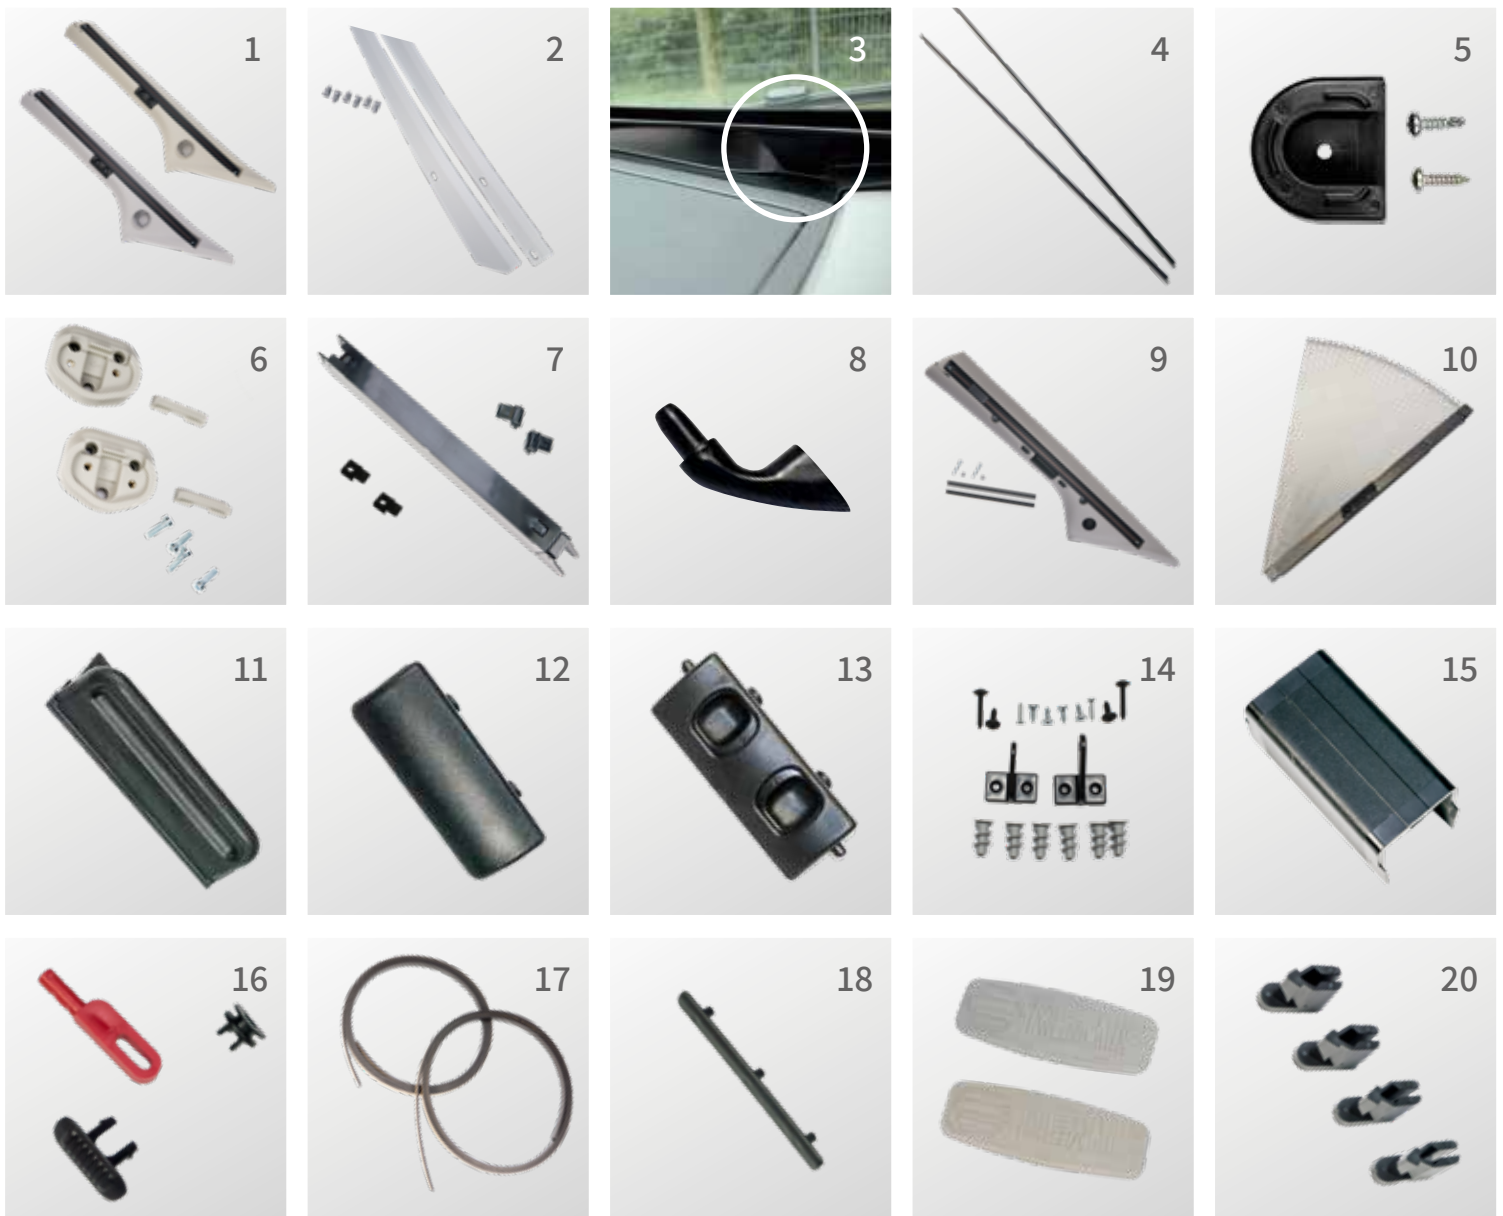

Item number	Description of spare parts	Image
REMifront III - Mercedes Sprinter		
10021398	Upper cover Sprinter (III)	2
10021397	Tube Sprinter (III)	4
10021390	Group Cassette right Sprinter (III)	10
10021391	Group Cassette right Sprinter (III)	10
10016311	Handle front I Sprinter (III)	11
REMifront IV - Renault Master		
10050407	Cassette left Master (IV)	10
10050408	Cassette right Master (IV)	10
10050409	Tube Master (IV)	4
Different types		
10017722	Upper tube Iveco (II)	4
10017723	Lower tube Iveco (II)	4
10015620	Handle front III	12
10023918	Handle front IV	13
10017846	Assembly bag for front screen	14
10015619	Sliding piece	15
10020439	Closing set (red/black) (II+III)	16
10013845	Magnetic strip (2x800mm)	17
10016312	Index plate	18
10017540	Fastening angle guiding rod (all variations)	8