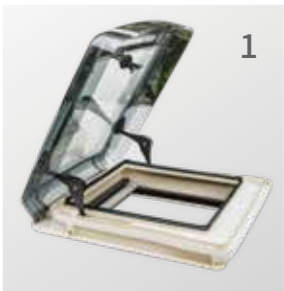

1

2

3

4

5

6

7

8

9

10

11

12

13

14

15

16

17