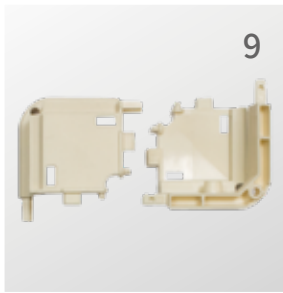

# Sun and insect protection for windows

REMIbase+

REMIbase II

Item number	Description of spare parts	Image
<b>REMIbase+</b>		
10069561	Set mount cover RAL 9001	1
10069562	Set Blinds RAL 9001	2
10069563	Set head piece handlebar pleated blind	3
10013939	Closing RAL 7036	4
10069564	Set track holder	5
10069577	Guidung cord white	6
10069578	Guiding cord black	7
10069579	Set compression spring	8
<b>REMIbase 2</b>		
10069565	Set framecorner RAL9001	9
10069567	Set bottom piece RAL9001	10
10069571	Set corner frame RAL9001	11
10069569	Set head piece handlebar pleated blind	12
10004409	Clockwerk motor with spring compressor and end pin	13
10007031	Spring compressor	14
10013939	Closing RAL 7036	4
10069570	Set cord tightener	15
10069568	Set mount cover RAL9001	16
10069572	Set track holder	17
10064265	Cover profile 5m RAL9001	18
10069577	Guidung cord white	6
10069578	Guiding cord black	7
10069579	Set compression spring	8