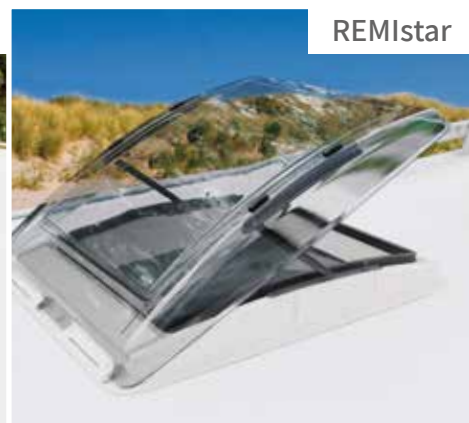

Roof windows

for more air and light

Item number	Description of spare parts	Image
REMItop Streamline / Vista		
10070164	Pre assembled hood top section (from 28mm roof thickness)	1
10070171	Pre assembled hood top section (frosted glass)	1
10062774	Cover, glued & tinted glas incl. 2 bolts f. Vista	2
10062775	Cover, glued & milk glas incl. 2 bolts f. Vista	3
10010096	Inner frame incl pleated material (Streamline / Vista)	4
10062642	Exterior frame (without cover) f. Vista	5
10010223	Flyscreen white complete (Streamline / Vista)	6
10044036	Flyscreen black complete (Streamline / Vista)	7
10008891	Flange and turning handle complete f. Streamline	8
10008889	Turning handle complete (Streamline)	9
10059495	Spare part package put up hinge f. Streamline	10
10061704	Spare part package put up hinge f. Vista	11
10060860	Set of cover cap (8 holes)	12
10011547	Sealing f. Streamline	13
10064535	Sealing f. Vista	13
10007274	Combi spoon (Streamline / Vista)	14
10007272	Combi spoon holder (Streamline / Vista)	14
10069581	Set bolt hinge+ lifter (Vista)	15
10011304	Pin hinge (plastic; Streamline)	16
10074658	Rotary handle complete (Vista)	17
REMIstar		
10012370	Gear wheel	-
10008948	Put up hinges	-
10009290	Pressure spring	-
10012372	Sealing for put up hinge	-
10012917	Darkening	-
10012918	Flyscreen RAL 9001	-
10013641	Flyscreen RAL 9002	-
10010446	Crank	-
10020639	Seal	-
10019386	Closing RAL 9001	-
10019387	Closing RAL 7036	-