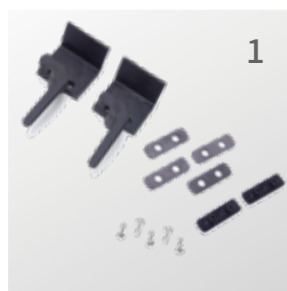

Item number	Description of spare parts	Image
10021843	Flyscreen 900x600	8
10021832	Sunscreen 400x400	9
10021838	Sunscreen 700x500	9
10021844	Sunscreen 900x600	9
10021845	Ball-head receiver 400x400	10
10021846	Ball-head receiver 700x500	10
10021847	Ball-head receiver 900x600	10
10039198	Sealing 400x400	11
10039199	Sealing 700x500	11
10039200	Sealing 900x600	11
10023224	Shaft 24-35	12
10023225	Shaft 36-45	12
10023226	Shaft 46-55	12
10030155	Shaft 56-65	12
10013939	Closing RAL 7036	13
10033903	Wide cover bead	14